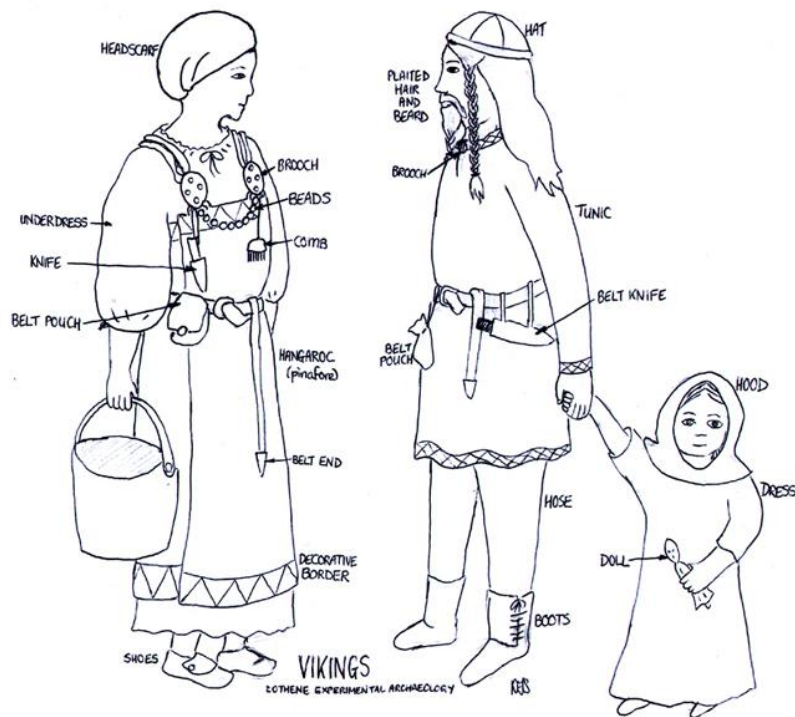

Dallimore Primary and Nursery School

Dallimore Road, Kirk Hallam, Ilkeston, Derbyshire DE7 4GZ

(0115) 932 0741

Email: enquiries@dallimore.derbyshire.sch.uk

Website: www.dallimore.derbyshire.sch.uk

Headteacher: Rachel Crowther

Encourage - Enjoy - Excel